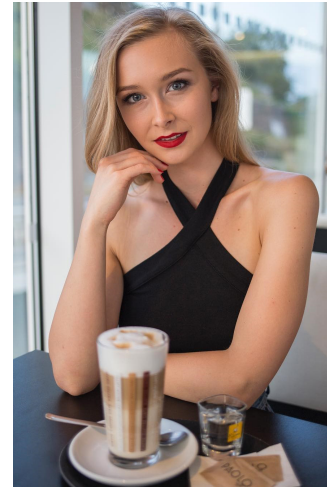

Linda Werb

Name	Linda Werb
Birth	1997
City	Brno
Country	Czech
Height	172 cm
Bust	81
Waist	61
Hips	91
Cups	75A
Eyes	Blue
Hair	Blond
Size	36
Shoe	38-39
Languages	English C1, French B1