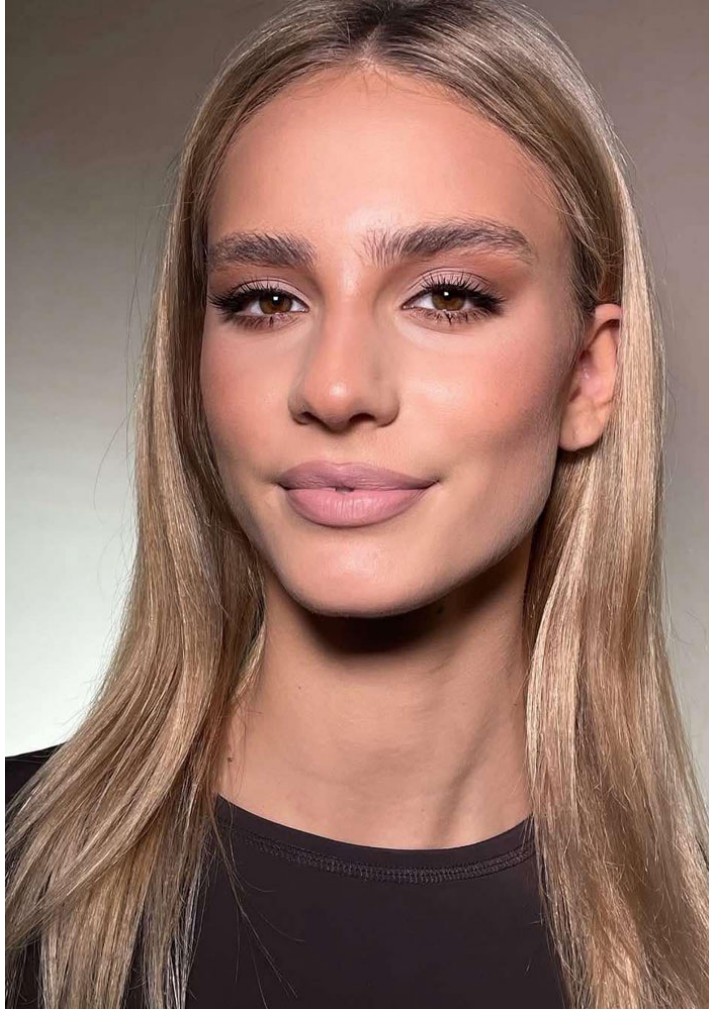

Anhelina Hla

Name	Anhelina Hla
Birth	2007
City	Brno
Height	178
Bust	83
Waist	65
Hips	84
Cups	75A
XXS – L	xs- s
Size	34-36
Shoe	39
Eyes/Hair	Brown/Blond
Languages	Czech, Ukrain
Followers	Privat account