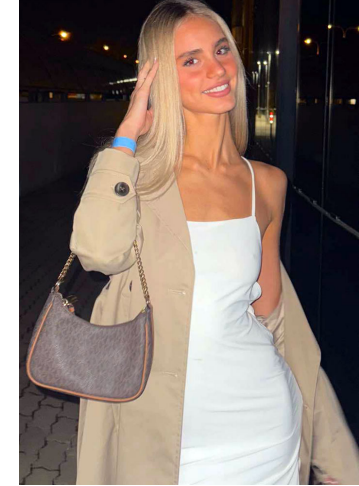

Anhelina Hla

Name	Anhelina Hla
Birth	2007
City	Brno
Height	178
Bust	83
Waist	65
Hips	84
Cups	75A
XXS – L	xs- s
Size	34-36
Shoe	39
Eyes/Hair	Brown/Blond
Languages	Czech, Ukrain
Followers	Privat account