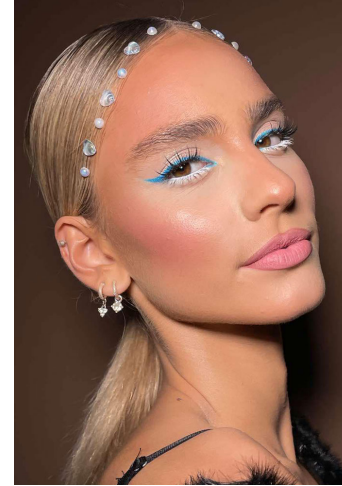

Anhelina Hla

Name	Anhelina Hla
Birth	2007
City	Brno
Height	178
Bust	83
Waist	65
Hips	84
Cups	75A
XXS – L	xs- s
Size	34-36
Shoe	39
Eyes/Hair	Brown/Blond
Languages	Czech, Ukrain
Followers	Privat account