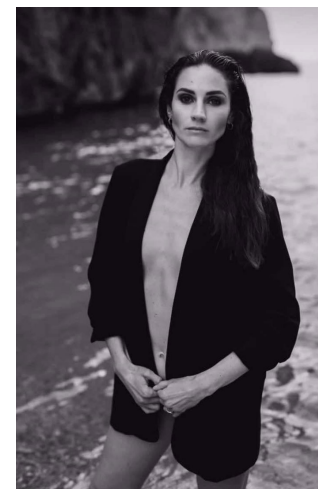

Silvie Svejek.

Name	Silvie Svejek.
Birth	1990
City	Praha
Height	173
Bust	82
Waist	66
Hips	90
Cups	75B
XXS – L	XS/S
Size	34/36
Shoe	39
Eyes/Hair	Brown/Brunette
Languages	English B2
Followers	