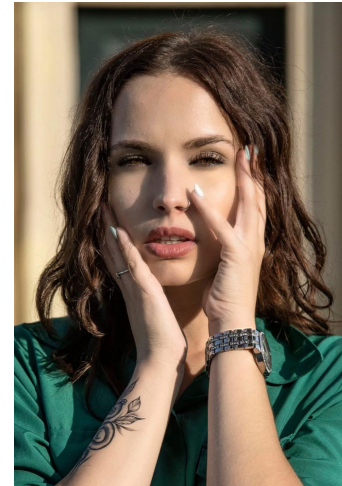

Kristyna Petru

Name	Kristyna Petru
Birth	2002
City	Breclav
Country	Czech Model
Height	168
Bust	88
Waist	67
Hips	89
Cups	75B
XXS – L	XS/S
Size	34-36
Shoe	39
Eyes/Hair	Green/Dark
Languages	English B2