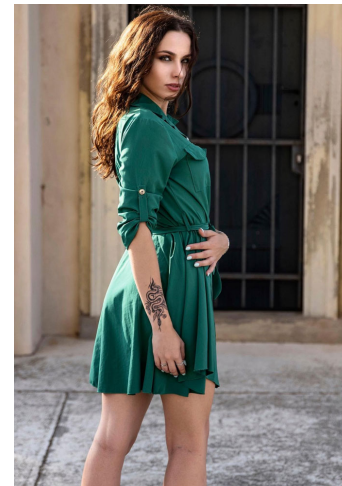

Kristyna Petru

Name	Kristyna Petru
Birth	2002
City	Breclav
Country	Czech Model
Height	168
Bust	88
Waist	67
Hips	89
Cups	75B
XXS – L	XS/S
Size	34-36
Shoe	39
Eyes/Hair	Green/Dark
Languages	English B2