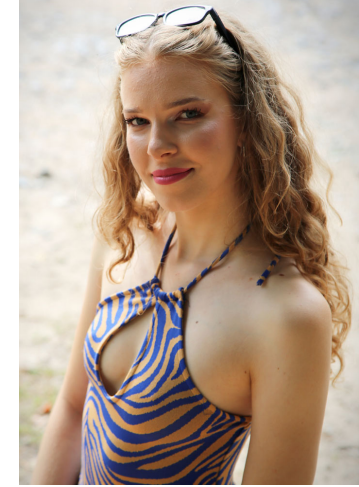

Magda Jelin

Name	Magda Jelin
Birth	2002
City	Brno
Country	Czech model
Height	174
Bust	84
Waist	63
Hips	90
XXS – L	XS
Size	34
Shoe	39
Eyes/Hair	Blue/Blond
Languages	English C1