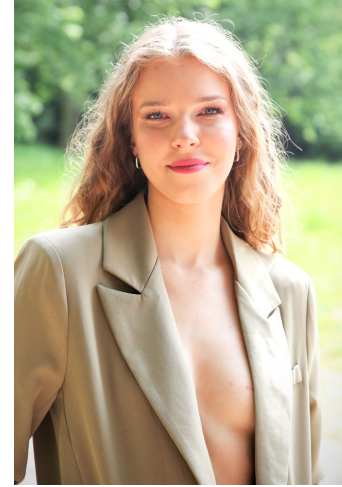

Magda Jelin

Name	Magda Jelin
Birth	2002
City	Brno
Country	Czech model
Height	174
Bust	84
Waist	63
Hips	90
XXS – L	XS
Size	34
Shoe	39
Eyes/Hair	Blue/Blond
Languages	English C1