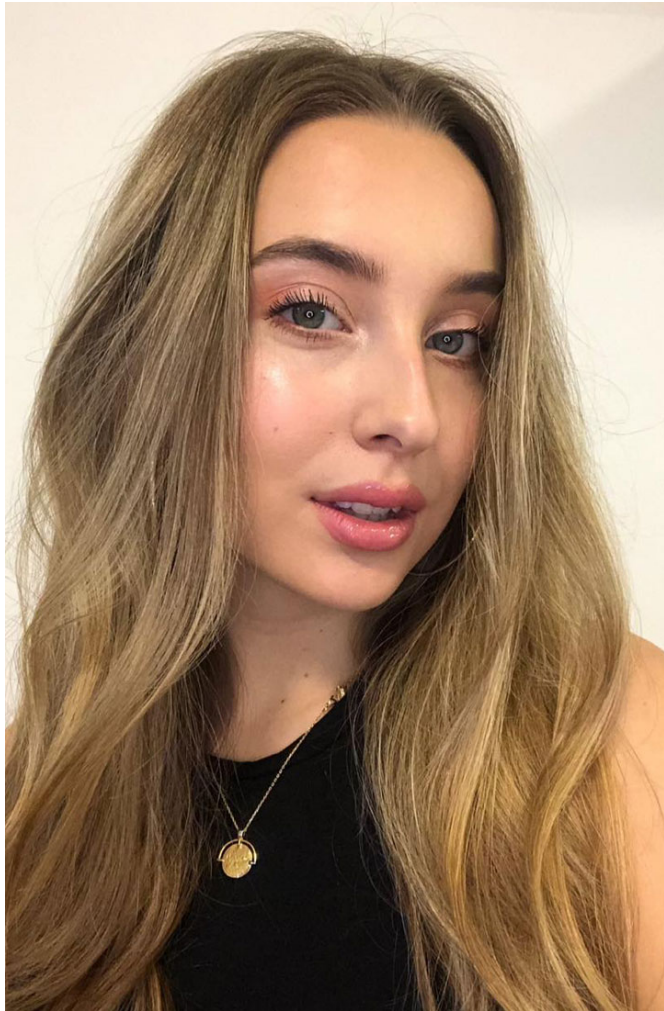

Dita Duf.

Name	Dita Duf.
Birth	2000
City	Brno
Country	Czech
Height	178
Bust	88
Waist	64
Hips	91
Cups	75 B
XXS – L	XS
Size	36
Shoe	41
Eyes/Hair	green/ dark blond
Languages	AJ C1, NJ B1