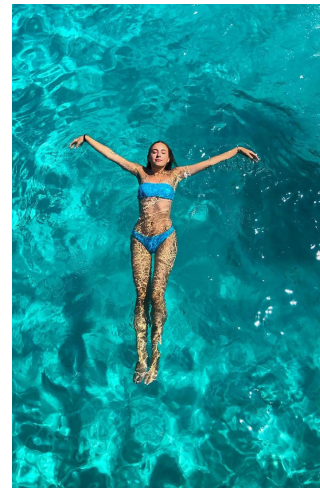

Dita Duf.

Name	Dita Duf.
Birth	2000
City	Brno
Country	Czech
Height	178
Bust	88
Waist	64
Hips	91
Cups	75 B
XXS – L	XS
Size	36
Shoe	41
Eyes/Hair	green/ dark blond
Languages	AJ C1, NJ B1