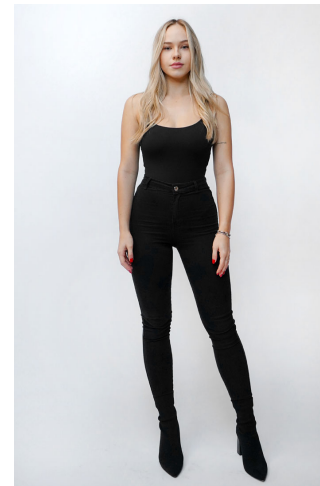

Irena Bič.

Name	Irena Bič.
Birth	2004
City	Brno
Height	169
Bust	87
Waist	62
Hips	91
Cups	75B
XXS – L	XS
Size	36
Shoe	37
Eyes/Hair	Blond
Languages	English B2
Followers	23000