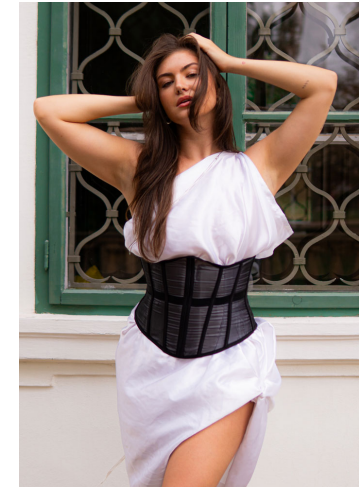

Marketa Swie

Name	Marketa Swi
Birth	2001
City	Brno, Ostrava
Country	Czech model
Height	172
Bust	93
Waist	74
Hips	98
Cups	80B
XXS – L	S-M
Size	38
Shoe	39
Eyes/Hair	Brown
Languages	English C1