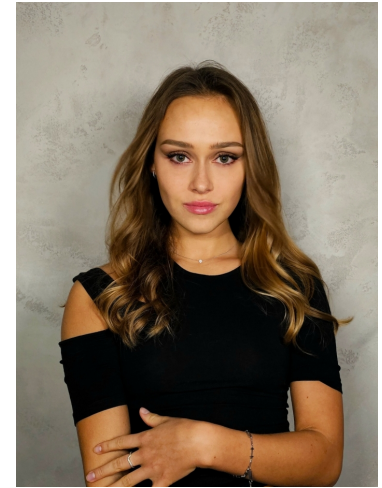

Eli Char

Name	Eliska Char
Birth	2001
City	Brno
Country	Czech
Height	162
Bust	87
Waist	63
Hips	89
Cups	
XXS – L	S
Size	34
Shoe	37
Eyes/Hair	English C1
Languages	