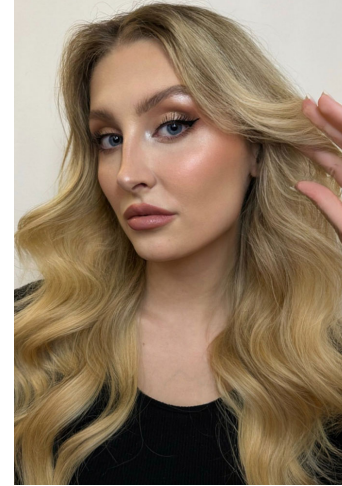

Kristyna Kola

Name	Kristyna Kola
Birth	2002
City	Brno
Country	Czech model
Height	174
Bust	90
Waist	63
Hips	92
Cups	75C
Size	34-36 / S
Hair	Blond
Eyes	Blue
Shoe	41
Languages	English C1