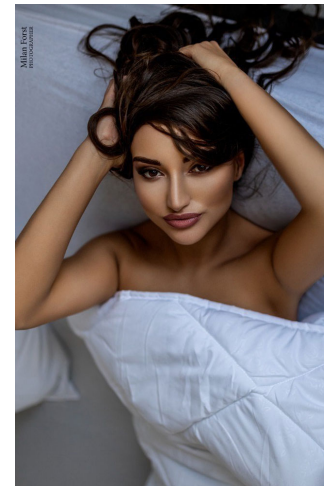

Daniela Plac

Name	Daniela Plac
Birth	2001
City	Brno
Country	Czech model
Height	179
Bust	92
Waist	75
Hips	100
Cups	75B
XXS – L	M
Size	38
Shoe	40
Eyes/Hair	Brown/Brown
Languages	English B1/B2