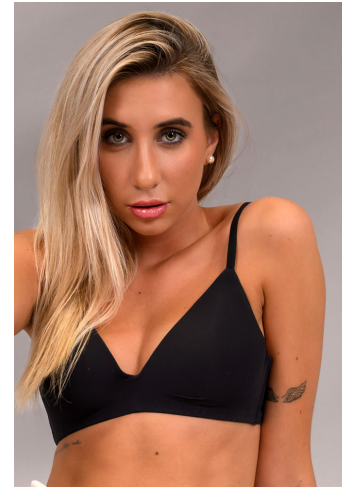

# Lucie Frgal

<b>Name</b>	Lucie Frgal
<b>Birth</b>	2004
<b>City</b>	Brno
<b>Country</b>	Czech Model
<b>Height</b>	176
<b>Bust</b>	87
<b>Waist</b>	63
<b>Hips</b>	90
<b>Cups</b>	75 C/D
<b>XXS – L</b>	XS
<b>Size</b>	34-36
<b>Shoe</b>	40
<b>Languages</b>	English B1-B2