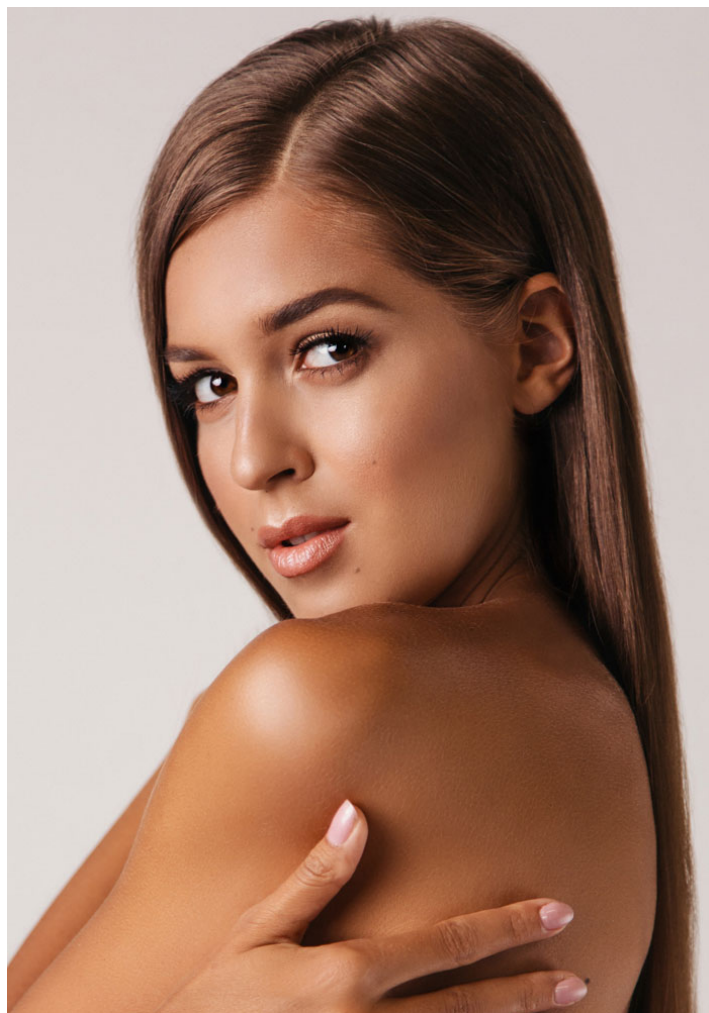

Nicolle Klhuf

Name	Nicolle Klhuf
Birth	1996
City	Zlín
Country	Czech model
Height	177
Bust	86
Waist	64
Hips	90
XXS – L	S
Size	34-36
Shoe	40
Languages	English B1