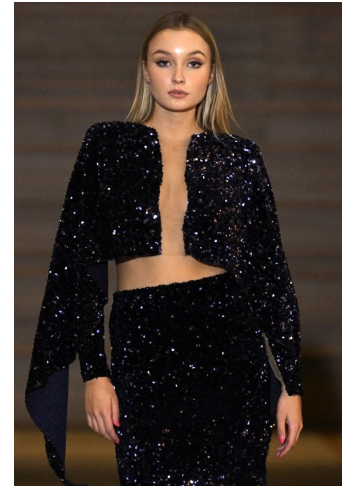

Nella Kopci

Name	Nella Kopci
Birth	2005
City	Hulín
Country	Czech model
Height	175
Bust	85
Waist	60
Hips	90
Cups	75B
XXS – L	XS-S
Size	34-36
Shoe	39-40
Languages	English B2, Russian A2