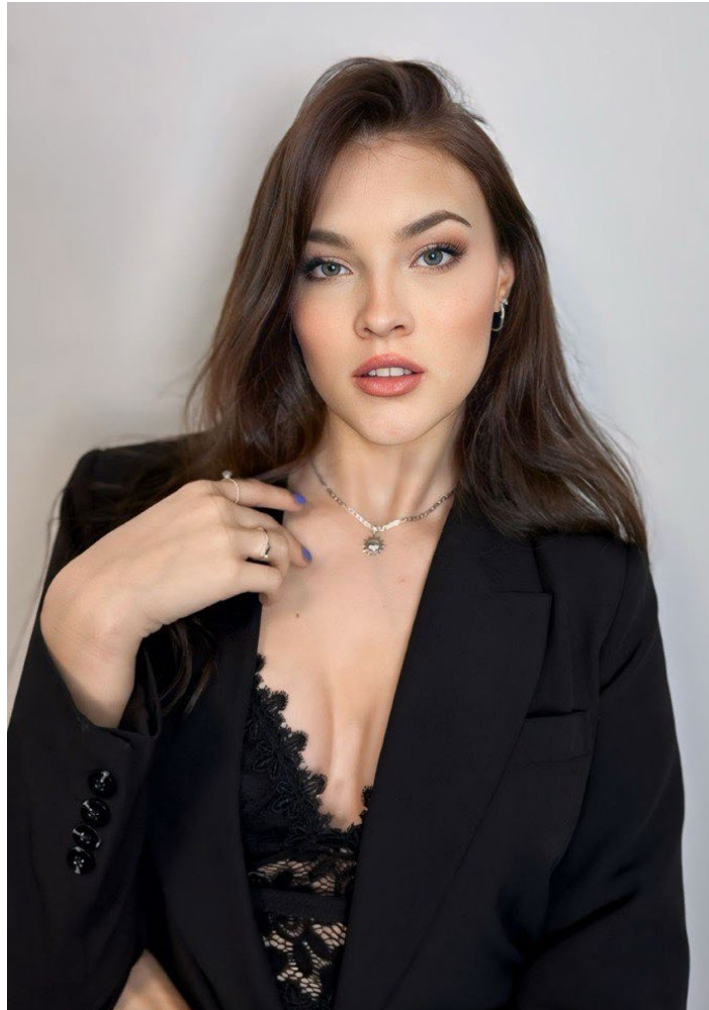

Sabina Kub

Name	Sabina Kub
Birth	2005
City	Brno
Country	Czech model
Height	174
Bust	84
Waist	64
Hips	90
Cups	75B
XXS – L	XS-S
Size	34-36
Shoe	39-40
Languages	English B1