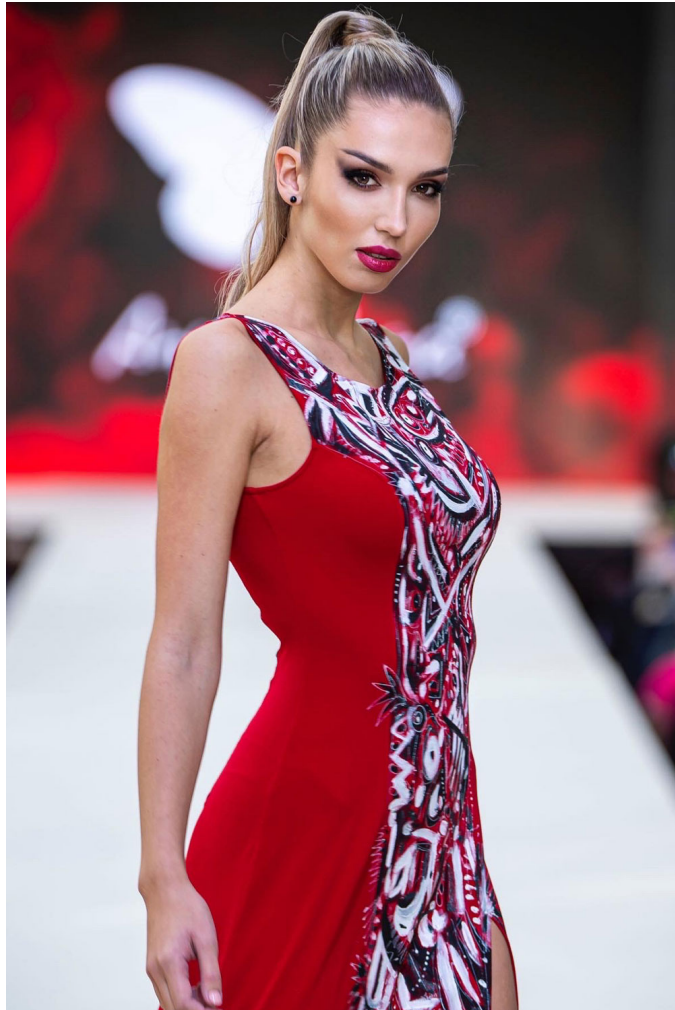

Sona Kaprel

Name	Sona Kaprel
Birth	1998
City	Brno/Praha
Height	175
Bust	90
Waist	61
Hips	90
Cups	75D
XXS – L	XXS – XS
Jeans	26
Size	34
Shoe	39
Languages	English B2
Followers	70000