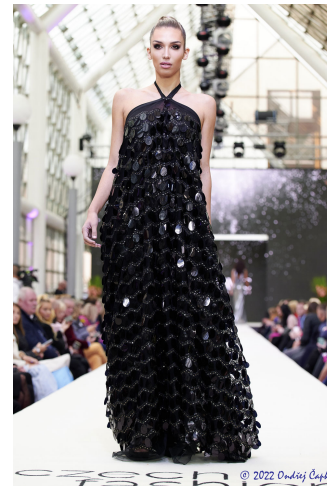

Sona Kaprel

Name	Sona Kaprel
Birth	1998
City	Brno/Praha
Height	175
Bust	90
Waist	61
Hips	90
Cups	75D
XXS – L	XXS – XS
Jeans	26
Size	34
Shoe	39
Languages	English B2
Followers	70000