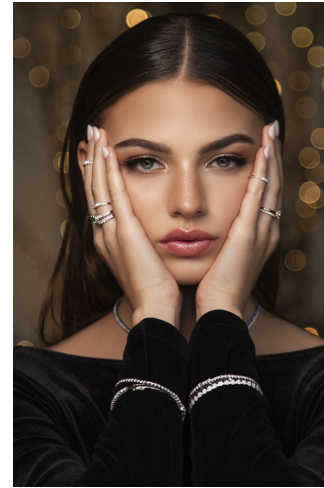

Estel Greg

Name	Estel Greg
Birth	2007
City	Brno
Country	Czech model
Height	174
Bust	85
Waist	60
Hips	90
Cups	75B
XXS – L	XS
Jeans	34,36
Size	34
Shoe	39
Languages	English A2