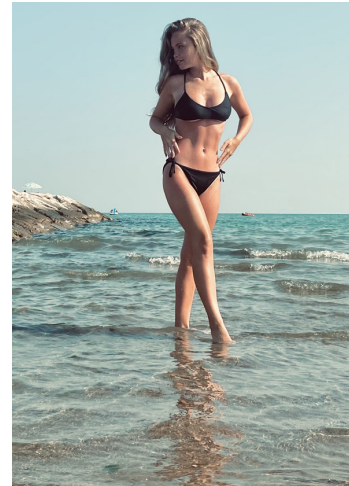

# Patricie Martin

|                  |                |
|------------------|----------------|
| <b>Name</b>      | Patricie Marti |
| <b>Birth</b>     | 2004           |
| <b>City</b>      | Brno           |
| <b>Country</b>   | Czech          |
| <b>Height</b>    | 166            |
| <b>Bust</b>      | 85             |
| <b>Waist</b>     | 58             |
| <b>Hips</b>      | 88             |
| <b>Cups</b>      | 75B            |
| <b>XXS – L</b>   | XS             |
| <b>Size</b>      | 32-34          |
| <b>Shoe</b>      | 36-37          |
| <b>Languages</b> | English B1     |