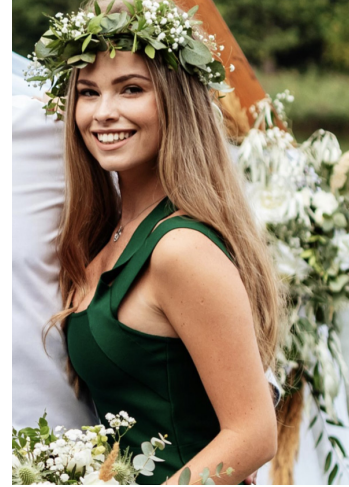

# Patricie Martin

|                  |                |
|------------------|----------------|
| <b>Name</b>      | Patricie Marti |
| <b>Birth</b>     | 2004           |
| <b>City</b>      | Brno           |
| <b>Country</b>   | Czech          |
| <b>Height</b>    | 166            |
| <b>Bust</b>      | 85             |
| <b>Waist</b>     | 58             |
| <b>Hips</b>      | 88             |
| <b>Cups</b>      | 75B            |
| <b>XXS – L</b>   | XS             |
| <b>Size</b>      | 32-34          |
| <b>Shoe</b>      | 36-37          |
| <b>Languages</b> | English B1     |