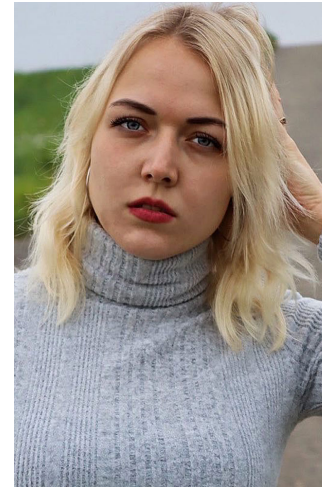

Marketa Shej

Name	Marketa Shej
Birth	2001
City	Zlín / Brno
Country	Czech
Height	174
Bust	83
Waist	67
Hips	83
Cups	75B
XXS – L	S
Size	36
Languages	English B2