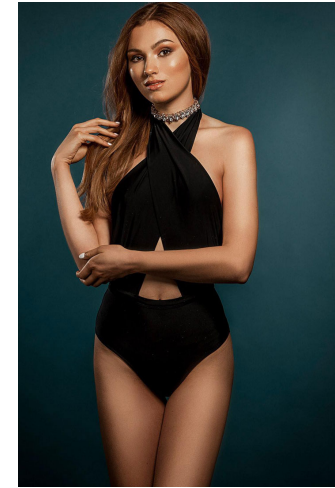

Jana Smej.

| | |
|------------------|------------|
| Name | Jana Smej. |
| Birth | 2001 |
| City | Brno |
| Country | Czech |
| Height | 179 |
| Bust | 85 |
| Waist | 65 |
| Hips | 93 |
| Cups | 75B |
| XXS – L | S |
| Jeans | 27 |
| Size | 36 |
| Shoe | 41 |
| Languages | AJ B2 |