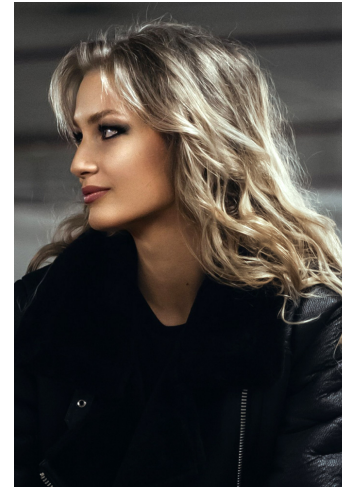

Natalie Havl.

Name	Natalie Havl.
Birth	2000
City	Brno
Country	Czech
Height	172
Bust	84
Waist	62
Hips	87
Cups	75C
XXS – L	XS
Jeans	27
Size	36
Shoe	38
Languages	AJ B2