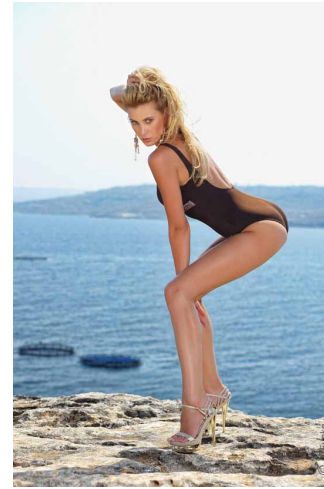

Katerina Prusova

Name	Katerina Průšová
Birth	1983
City	Prague
Country	Czech
Height	178 cm
Bust	92
Waist	60
Hips	91
Eyes	Blue
Hair	Blond
Size	36-38
Shoe	41
Languages	English