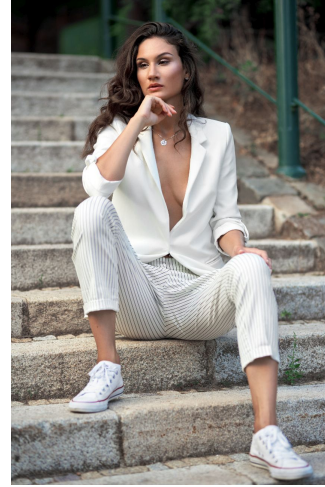

Adela Konec

Name	Adela Konec
Birth	1996
City	Brno
Country	Czech
Height	180 cm
Bust	90
Waist	65
Hips	92
Cups	75B
Eyes	Brown
Hair	Brown
Size	38
Shoe	40
Languages	English B2