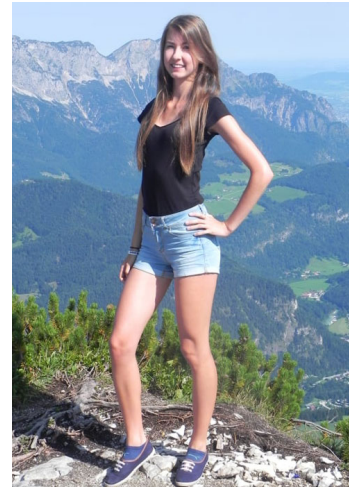

Monika Plev

Name	Monika Plev
Birth	1997
City	Brno
Country	Czech
Height	176
Bust	88
Waist	70
Hips	90
Cups	75B
XXS – L	xs/s
Size	34-36
Shoe	39
Languages	English