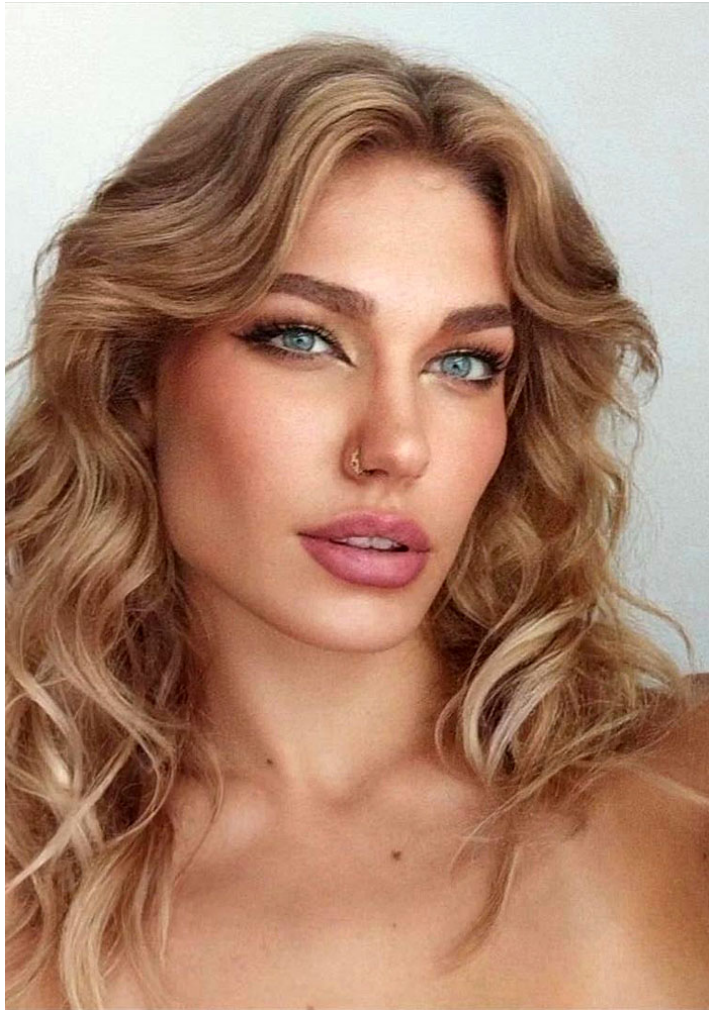

Adéla Kad

Name	Adela Kad
Birth	2002
City	Brno
Country	Czech
Height	180
Bust	93
Waist	65
Hips	89
Cups	75C
XXS – L	XS
Size	36
Shoe	40
Languages	English A2