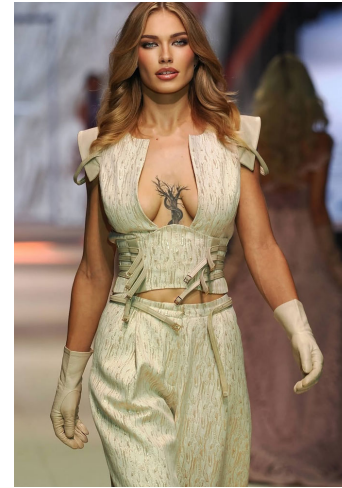

Adéla Kad

Name	Adela Kad
Birth	2002
City	Brno
Country	Czech
Height	180
Bust	93
Waist	65
Hips	89
Cups	75C
XXS – L	XS
Size	36
Shoe	40
Languages	English A2