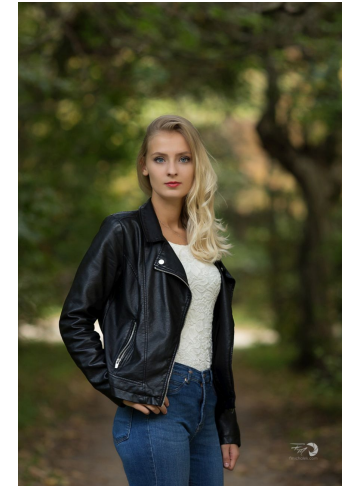

Michaela Lung

Name	Michaela Lung
Birth	2002
City	Brno
Country	Czech
Height	172
Bust	85
Waist	63
Hips	91
Cups	75B
Size	36
Shoe	39
Languages	EN B1