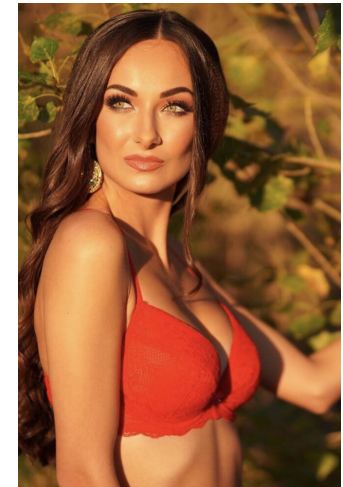

Adéla Kaspar

Name	Adéla Kaspar
Birth	1999
City	Přerov
Country	Czech
Height	170
Bust	88
Waist	63
Hips	93
Cups	75C
XXS – L	XS
Jeans	
Size	34-36
Shoe	39
Languages	English b2, Russian B1