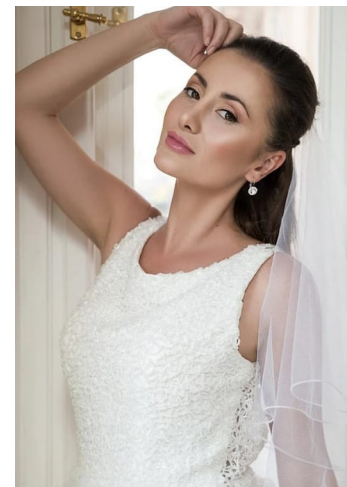

Sona Supo

Name	Sona Supo
Birth	1991
City	Praha
Country	Czech
Height	168
Bust	88
Waist	61
Hips	92
Cups	75B
XXS – L	S
Size	36
Languages	English B2, Italian