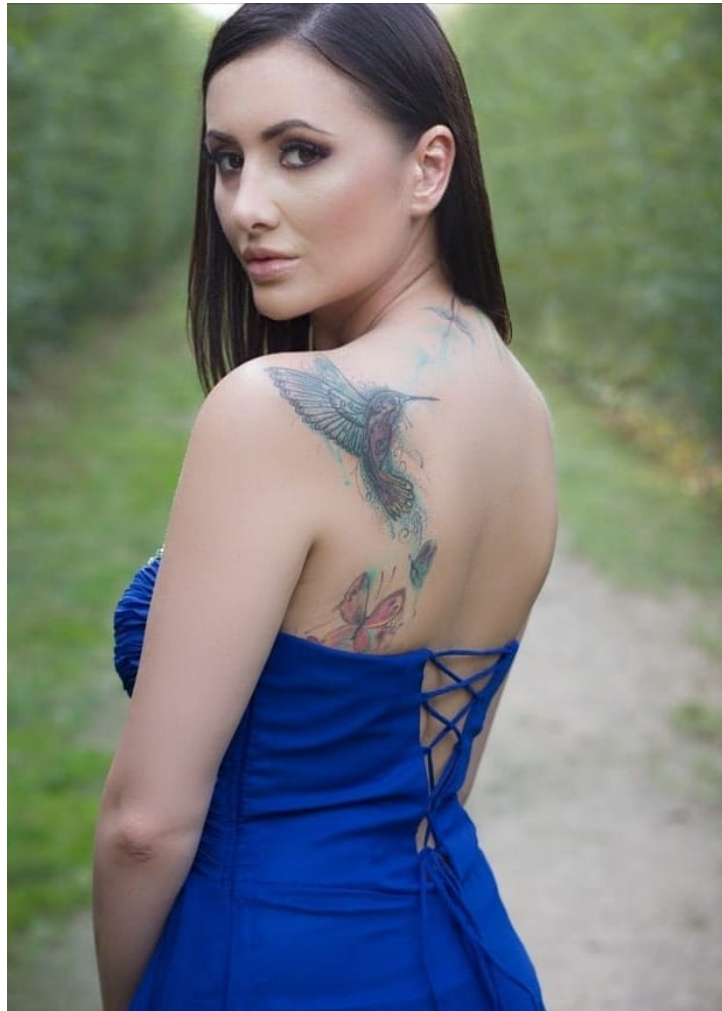

Sona Supo

Name	Sona Supo
Birth	1991
City	Praha
Country	Czech
Height	168
Bust	88
Waist	61
Hips	92
Cups	75B
XXS – L	S
Size	36
Languages	English B2, Italian