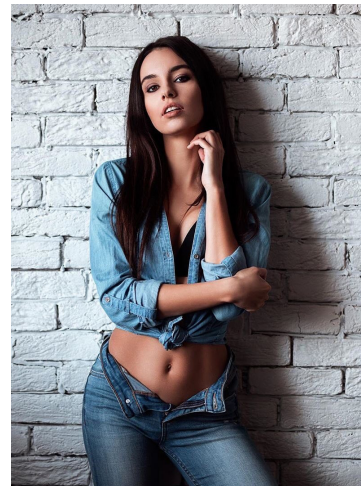

Pavlina Rys

Name	Pavlina Rys
Birth	1995
City	Prostějov
Country	Czech
Height	172
Bust	90
Waist	62
Hips	88
Cups	75A
XXS – L	XS
Jeans	
Size	34-36
Shoe	37
Languages	English B2