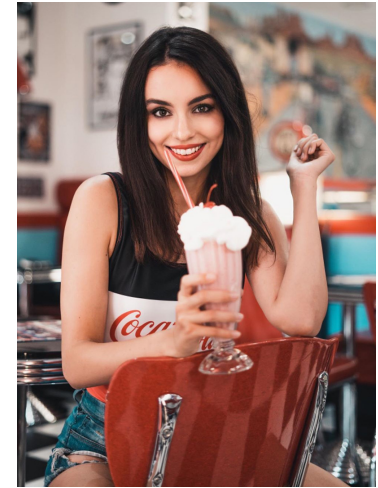

Pavlina Rys

Name	Pavlina Rys
Birth	1995
City	Prostějov
Country	Czech
Height	172
Bust	90
Waist	62
Hips	88
Cups	75A
XXS – L	XS
Jeans	
Size	34-36
Shoe	37
Languages	English B2