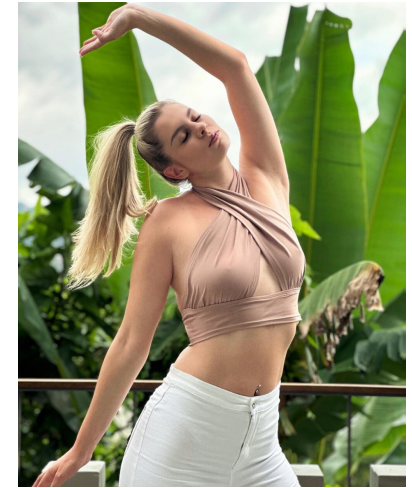

Nicole Rowland

Name	Nicole Rowland
Birth	1997
City	Prague
Country	Czech
Height	176
Bust	90
Waist	75
Hips	99
Cups	75c
Size	38
Shoe	38-39
Languages	EN C1