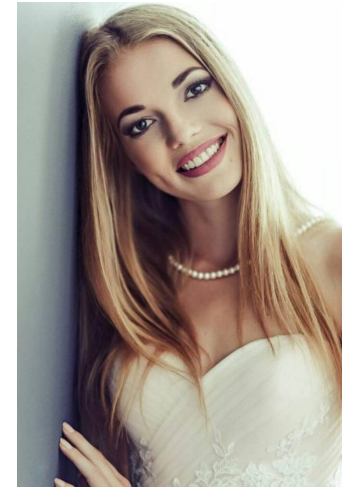

Adéla Baraba

Name	Adela Barab
Birth	1998
City	Znojmo
Country	Czech
Height	169
Bust	82
Waist	61
Hips	90
Cups	70A
XXS – L	XS
Jeans	
Size	34
Shoe	37
Languages	