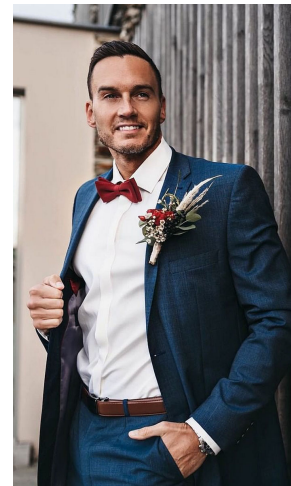

Martin Svabe

Name	Martin Svabe
Birth	
City	Brno
Country	Czech
Height	191 cm
Bust	110
Waist	82
Hips	100
Eyes	Blue
Hair	Brown
Size	54
Shoe	46